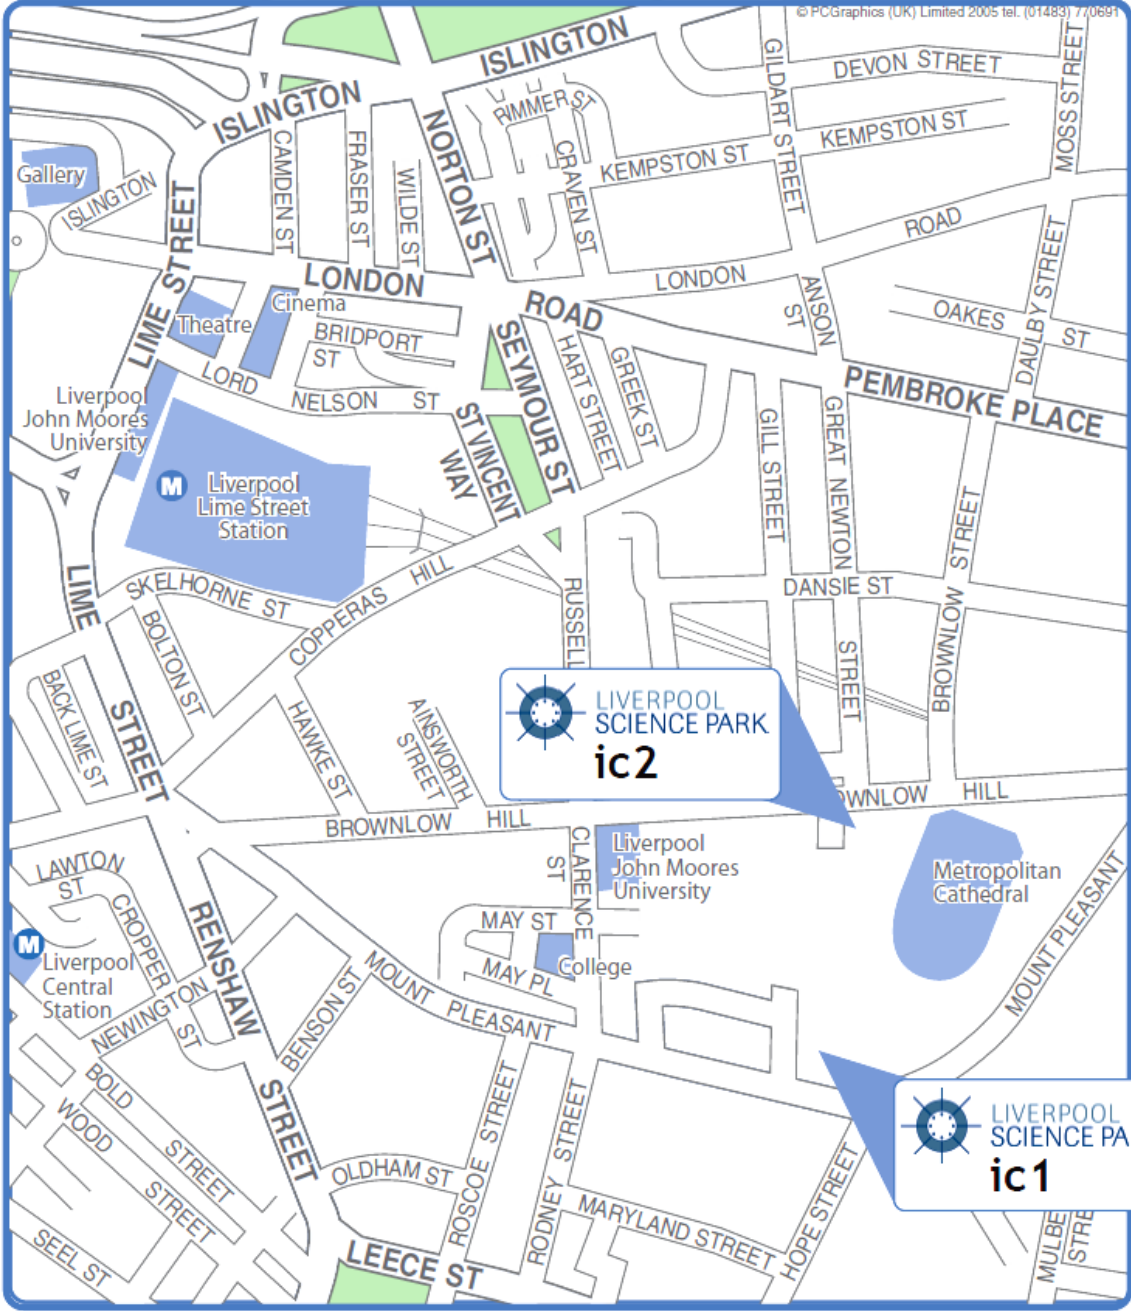

#### Arrive at Liverpool's mainline station Lime Street. From Lime Street Railway Station

- 1) Walk out of the main entrance of the station onto Lime Street turn left and walk along Lime Street until you reach the Adelphi Hotel (on your left). Walk past the Adelphi Hotel and turn left up Brownlow Hill.
- 2) Walk straight up Brownlow Hill (you will cross 3 side streets and one main road) until you reach IC2.

### By Road:

#### From the M62 Motorway

- 1) Go to the end of the M62 (The Rocket pub is on your left-hand side) and get into the middle lane.
- 2) At the traffic lights go straight on via Edge Lane (signposted City Centre A5080)
- 3) Carry straight on for about 4.5 kilometers following the directions to the City Centre
- 4) As you head down a hill you will see the large modern grey Life Sciences building on your left hand side and the Royal Liverpool Hospital on your right. Turn left into Crown Street.
- 5) Drive past MerseyBio (our old address!) and at the end of Crown Street, turn right onto Brownlow Hill
- 6) IC2 is 300m down Brownlow Hill on the left

#### From the M53; Wallasey Tunnel (Kingsway)

- 1) Travel to the end of the M53 and go through the Wallasey Tunnel (Kingsway), follow the signs towards Liverpool City Centre/Birkenhead Tunnel. Keep left and at the traffic lights, bear left towards the A57 (Signposted M6, M62, Manchester).
- 2) Drive up the hill. Keep to the right and at the traffic lights turn right (signposted Lime Street train station)
- 3) Carry straight on. At the third set of traffic lights, bear left (signposted Mount Pleasant, Cathedrals).
- 4) At the next traffic lights turn left onto Brownlow Hill.
- 5) IC2 is 300m up Brownlow Hill on the right